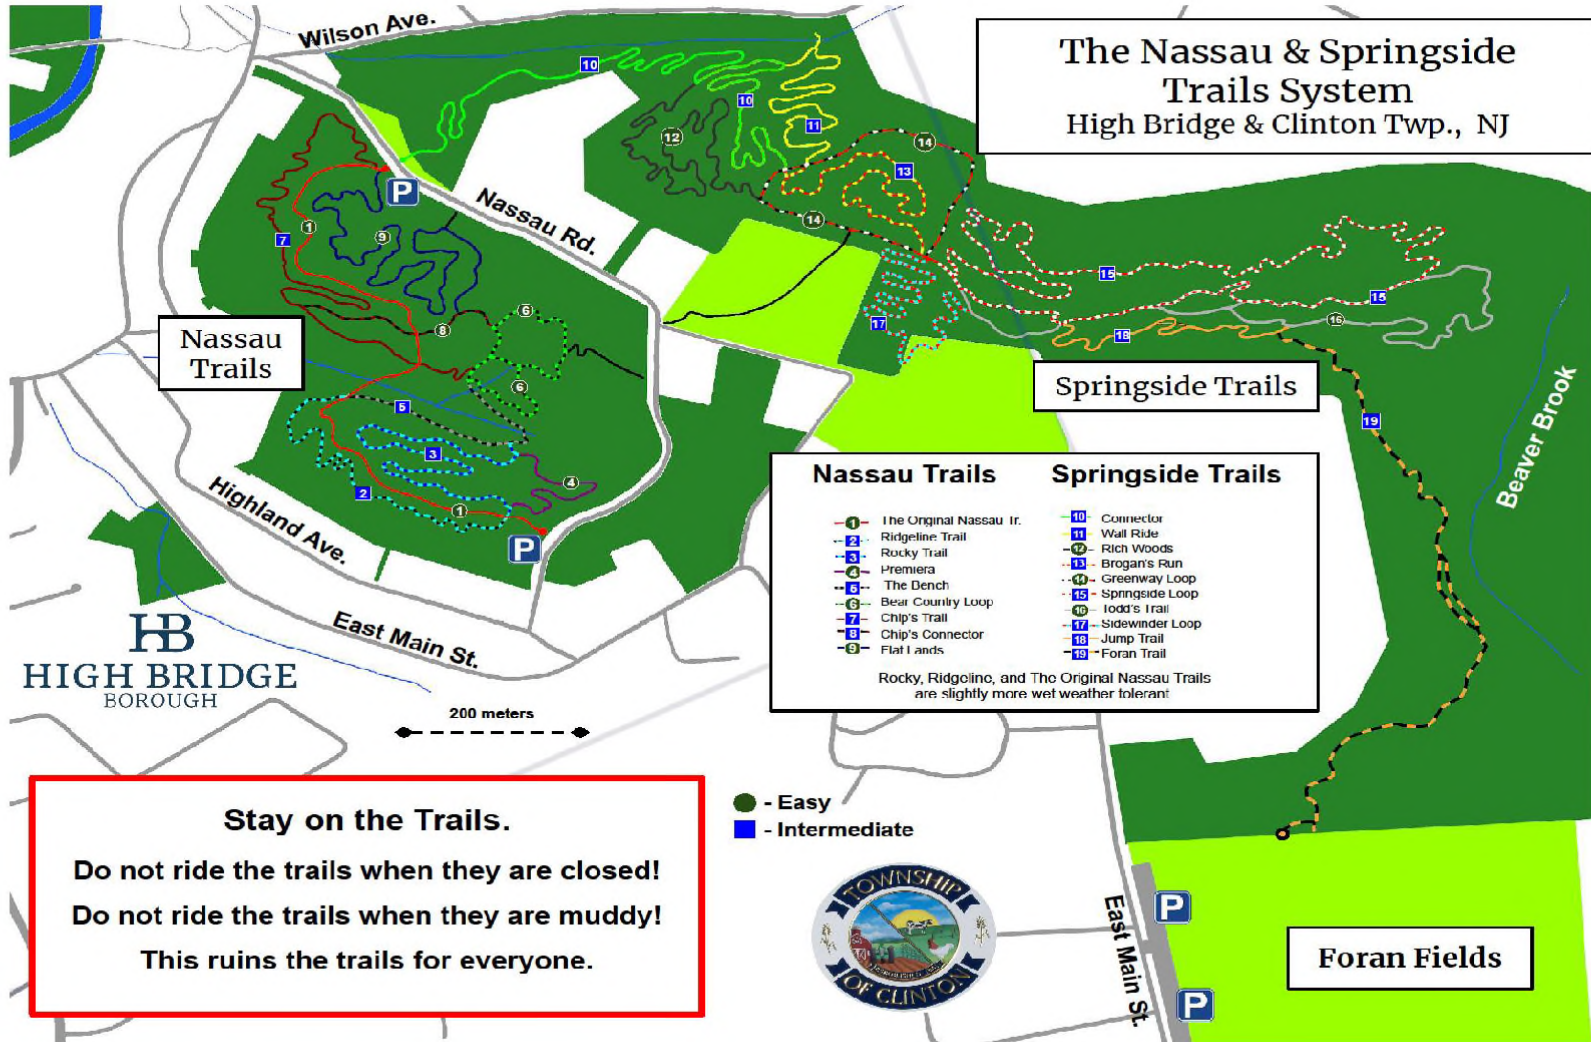

The Nassau & Springside Trails System
High Bridge & Clinton Twp., NJ

Nassau Trails

Springside Trails

Nassau Trails	Springside Trails
1 - The Original Nassau Tr.	10 - Connector
2 - Ridgeline Trail	11 - Wall Ride
3 - Rocky Trail	12 - Rich Woods
4 - Premiera	13 - Brogan's Run
5 - The Dench	14 - Greenway Loop
6 - Bear Country Loop	15 - Springside Loop
7 - Chip's Trail	16 - Todd's Trail
8 - Chip's Connector	17 - Sidewinder Loop
9 - Flat Lands	18 - Jump Trail
	19 - Foran Trail

Rocky, Ridgeline, and The Original Nassau Trails are slightly more wet weather tolerant

Stay on the Trails.
Do not ride the trails when they are closed!
Do not ride the trails when they are muddy!
This ruins the trails for everyone.

- - Easy
- - Intermediate

Foran Fields